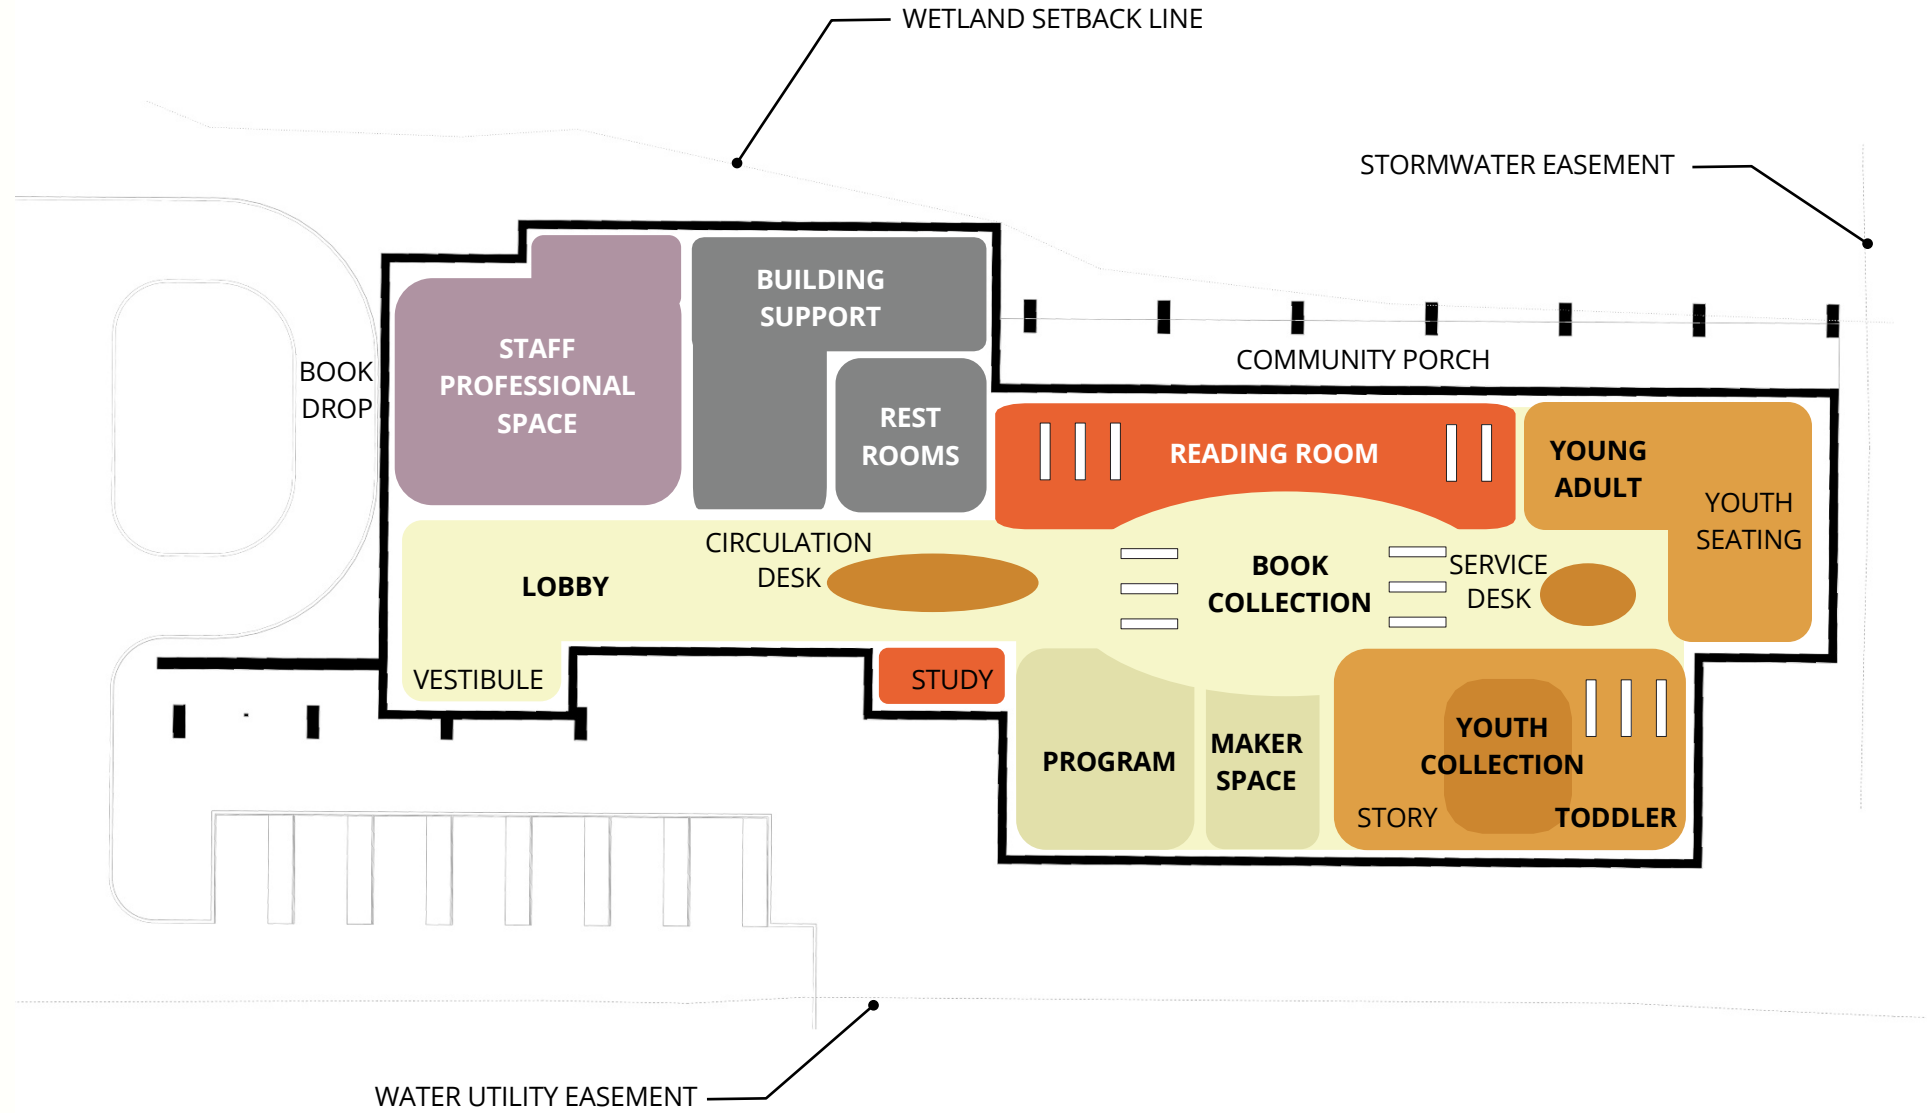

ELLA JOHNSON MEMORIAL PUBLIC LIBRARY DISTRICT – Pingree Grove

PINGREE GROVE MUNICIPAL CENTER

PARKING FOR 110 CARS

PINGREE GROVE CAMPUS LIBRARY

COMMUNITY GARDENS

WESTER BOULEVARD

REINKING ROAD

PINGREE GROVE CAMPUS
Aerial View

ONE STORY LIBRARY
20,000 Square Feet
136 total parking spaces

PINGREE GROVE CAMPUS
Site Plan Concept

Floor Plan Concept

PINGREE GROVE CAMPUS

Entry View

Floor plan diagram – current conditions

Floor plan diagram – proposed renovations

HAMPSIRE BRANCH
Renovation Plan Concept