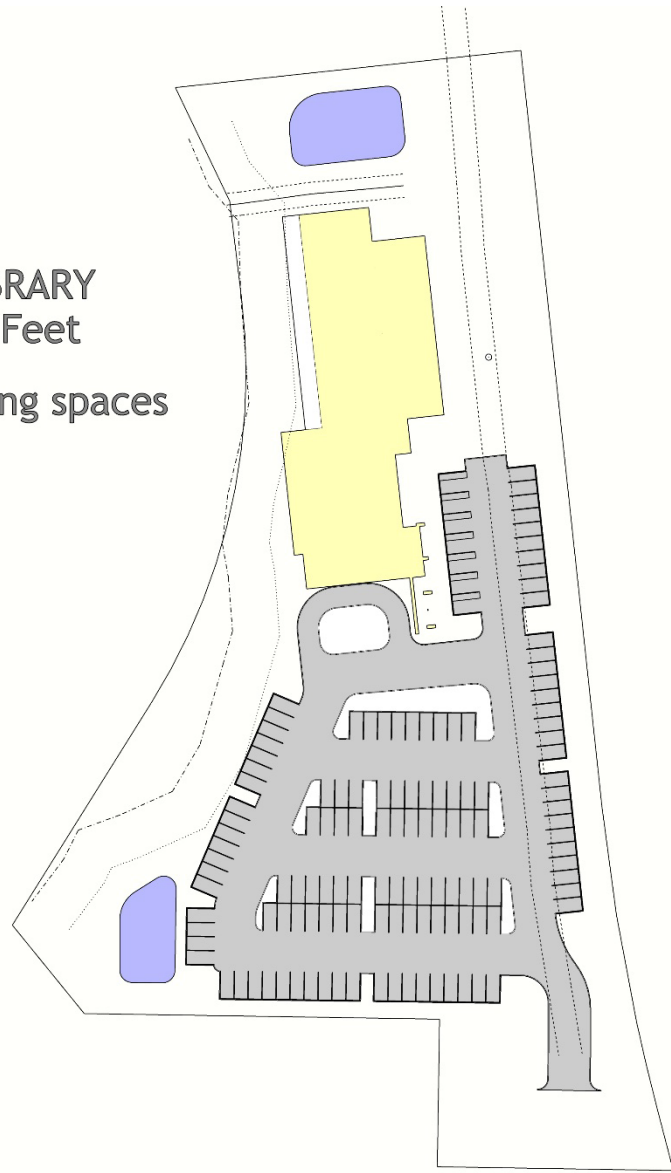

ELLA JOHNSON MEMORIAL PUBLIC LIBRARY DISTRICT – Pingree Grove

PINGREE GROVE MUNICIPAL CENTER

PARKING FOR 110 CARS

PINGREE GROVE CAMPUS LIBRARY

COMMUNITY GARDENS

WESTER BOULEVARD

REINKING ROAD

PINGREE GROVE CAMPUS
Aerial View

ONE STORY LIBRARY
20,000 Square Feet
136 total parking spaces

PINGREE GROVE CAMPUS
Site Plan Concept

Floor Plan Concept

PINGREE GROVE CAMPUS

Entry View

Floor plan diagram – current conditions

Floor plan diagram – proposed renovations

HAMPSIRE BRANCH
Renovation Plan Concept