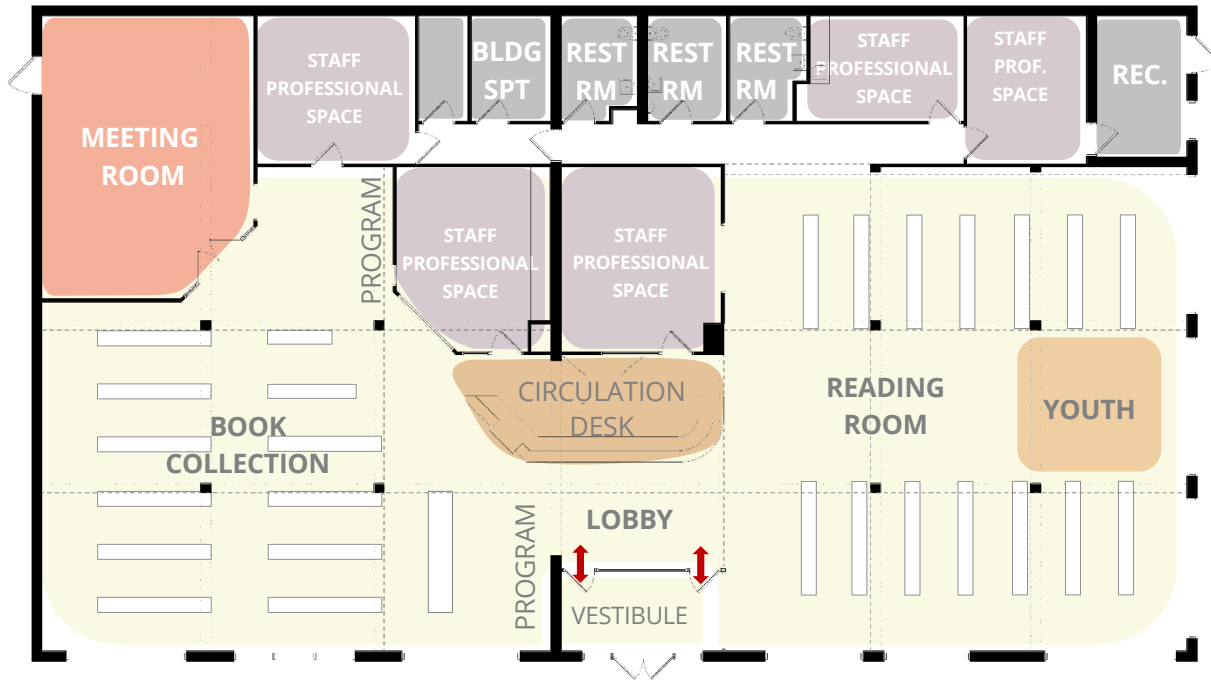

ONE STORY LIBRARY
20,000 Square Feet
136 total parking spaces

PINGREE GROVE CAMPUS
Site Plan Concept

Floor Plan Concept

PINGREE GROVE CAMPUS

Entry View

Floor plan diagram – current conditions

Floor plan diagram – proposed renovations

HAMPSIRE BRANCH
Renovation Plan Concept