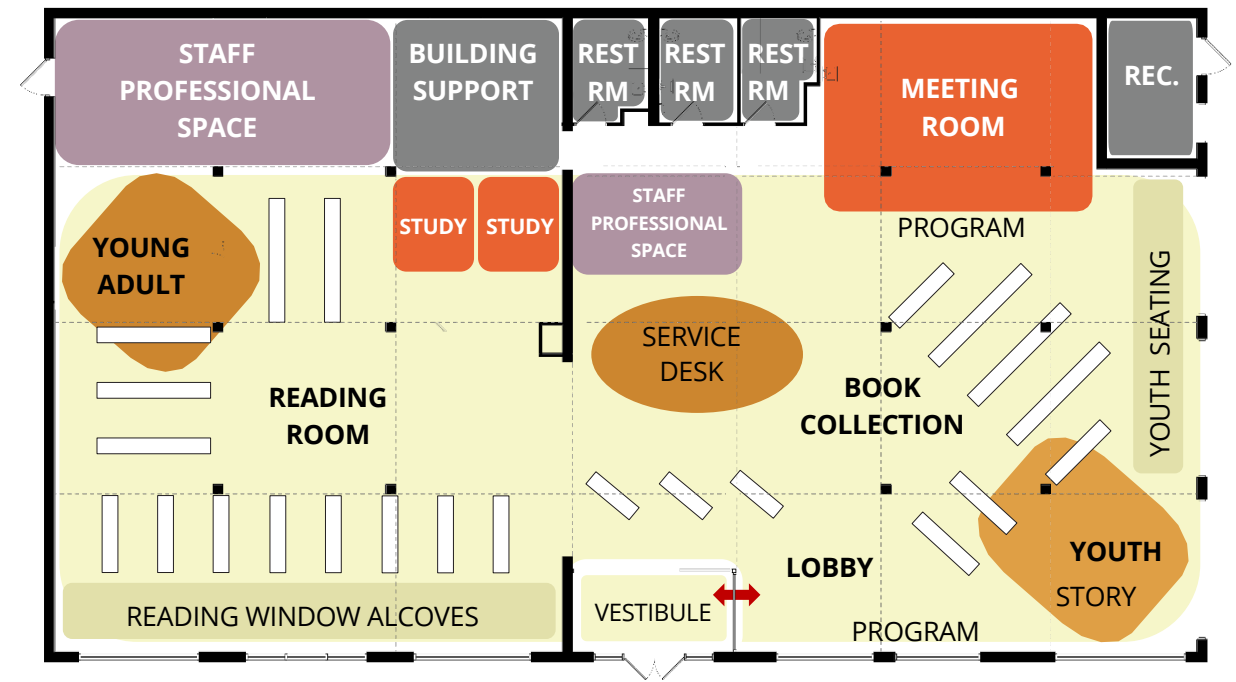

ONE STORY LIBRARY
20,000 Square Feet
136 total parking spaces

PINGREE GROVE CAMPUS
Site Plan Concept

Floor Plan Concept

PINGREE GROVE CAMPUS

Entry View

Floor plan diagram – current conditions

Floor plan diagram – proposed renovations

HAMPSIRE BRANCH
Renovation Plan Concept